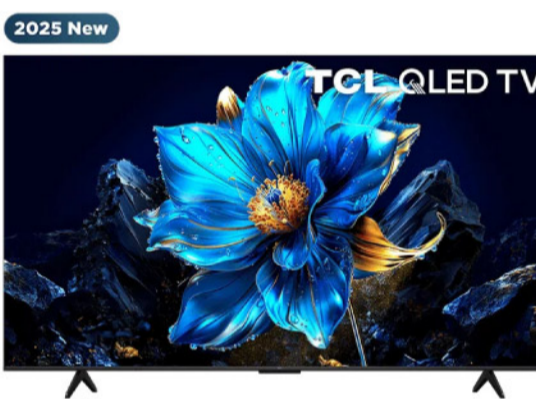

LG
50QNED85ACA
50" QNED evo AI MiniLED
4K Smart TV
Exclusive BEA Price:
HK$5,480
Suggested Retail Price:
HK$9,680