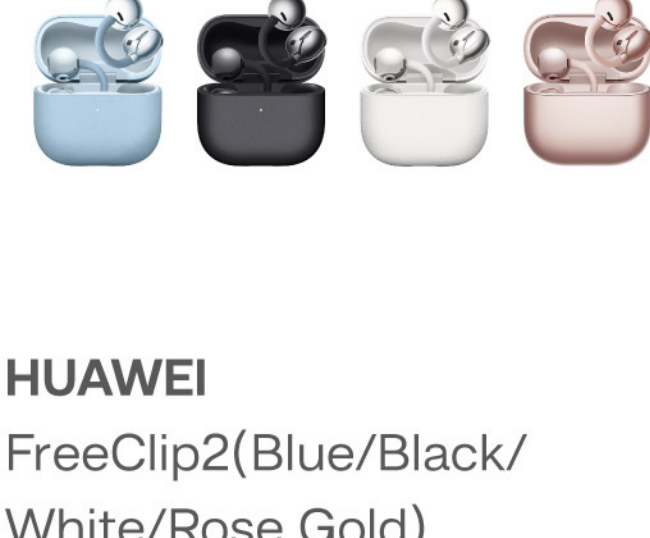

Offer 2: Exclusive discount of up to 60% off on selected items in retail stores⁵⁻⁷

HUAWEI
Pura 70 Ultra
16+ 512GB(Black/Green)
Exclusive BEA Price:
HK\$4,799
Suggested Retail Price:
HK\$10,888

HUAWEI
FreeClip2(Blue/Black/
White/Rose Gold)
Exclusive BEA Price:
HK\$1,288
Suggested Retail Price:
HK\$1,388

JLab
Go Pop ANC True Wireless
Earbuds (Black/Teal)
Exclusive BEA Price:
HK\$199
Suggested Retail Price:
HK\$299

Apple
iPad 11" A16 Wi-Fi 128GB
(Silver/Blue/Yellow/Pink)
Exclusive BEA Price:
HK\$2,659
Suggested Retail Price:
HK\$2,799