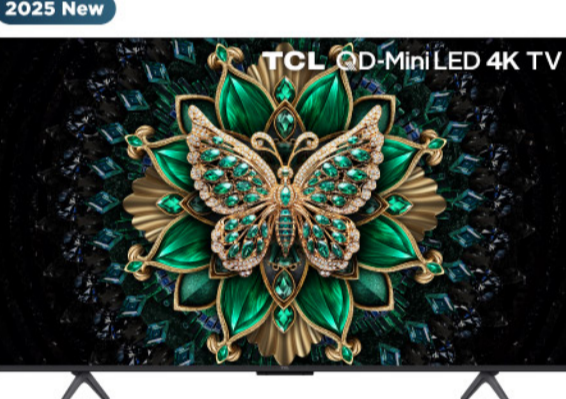

LG
55QNED85ACA
55" QNED evo AI MiniLED
4K Smart TV
Exclusive BEA Price:
HK$5,980
Suggested Retail Price:
HK$9,980