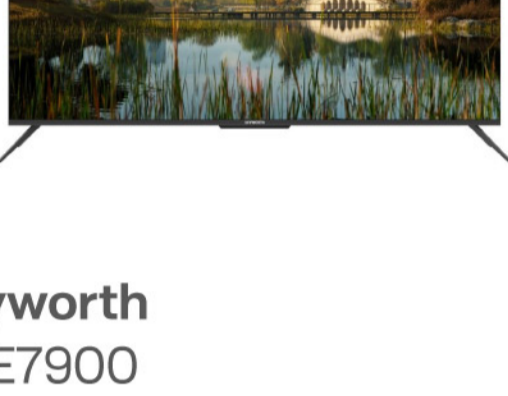

Skyworth
SUE7900
43" 4K 120Hz Google TV
Exclusive BEA Price:
HK$2,190
Suggested Retail Price:
HK$2,690