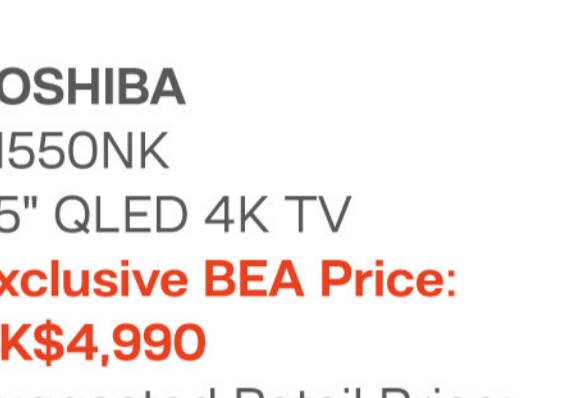

TOSHIBA
M550NK
55" QLED 4K TV
Exclusive BEA Price:
HK$4,990
Suggested Retail Price:
HK$7,990