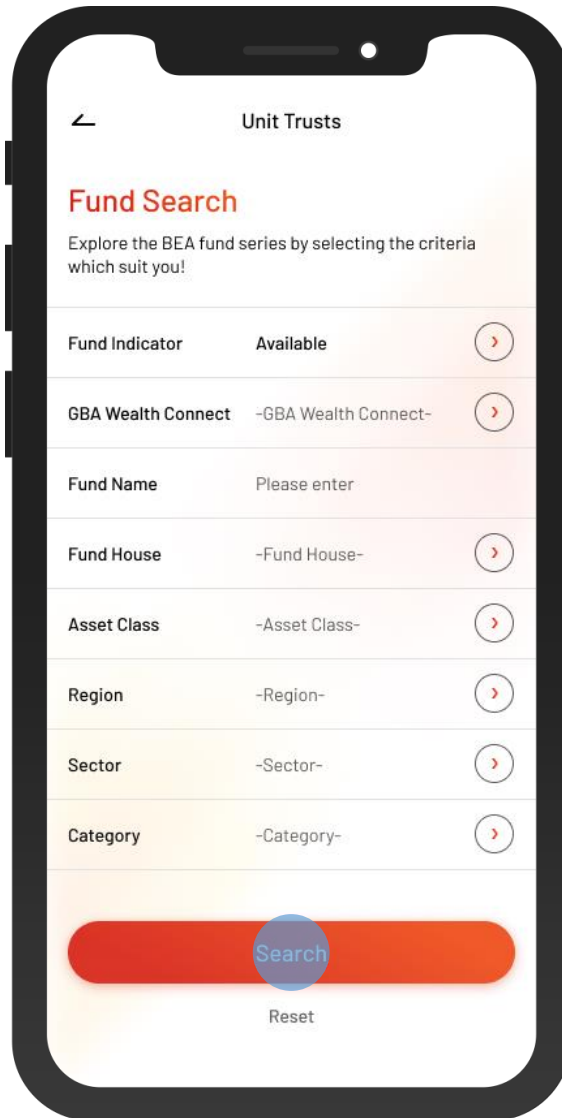

# BEA Mobile – Fund Search

- 1 • Select “Fund Search” in the quick actions

# BEA Mobile – Fund Search

- 2 • Input the search criteria(s), and then select “Search”

# BEA Mobile – Fund Search

- 3 • Select a fund to view the details

# BEA Mobile – Fund Search

- 4 • View the fund details
- Select “Subscribe” to log in and subscribe the desired fund